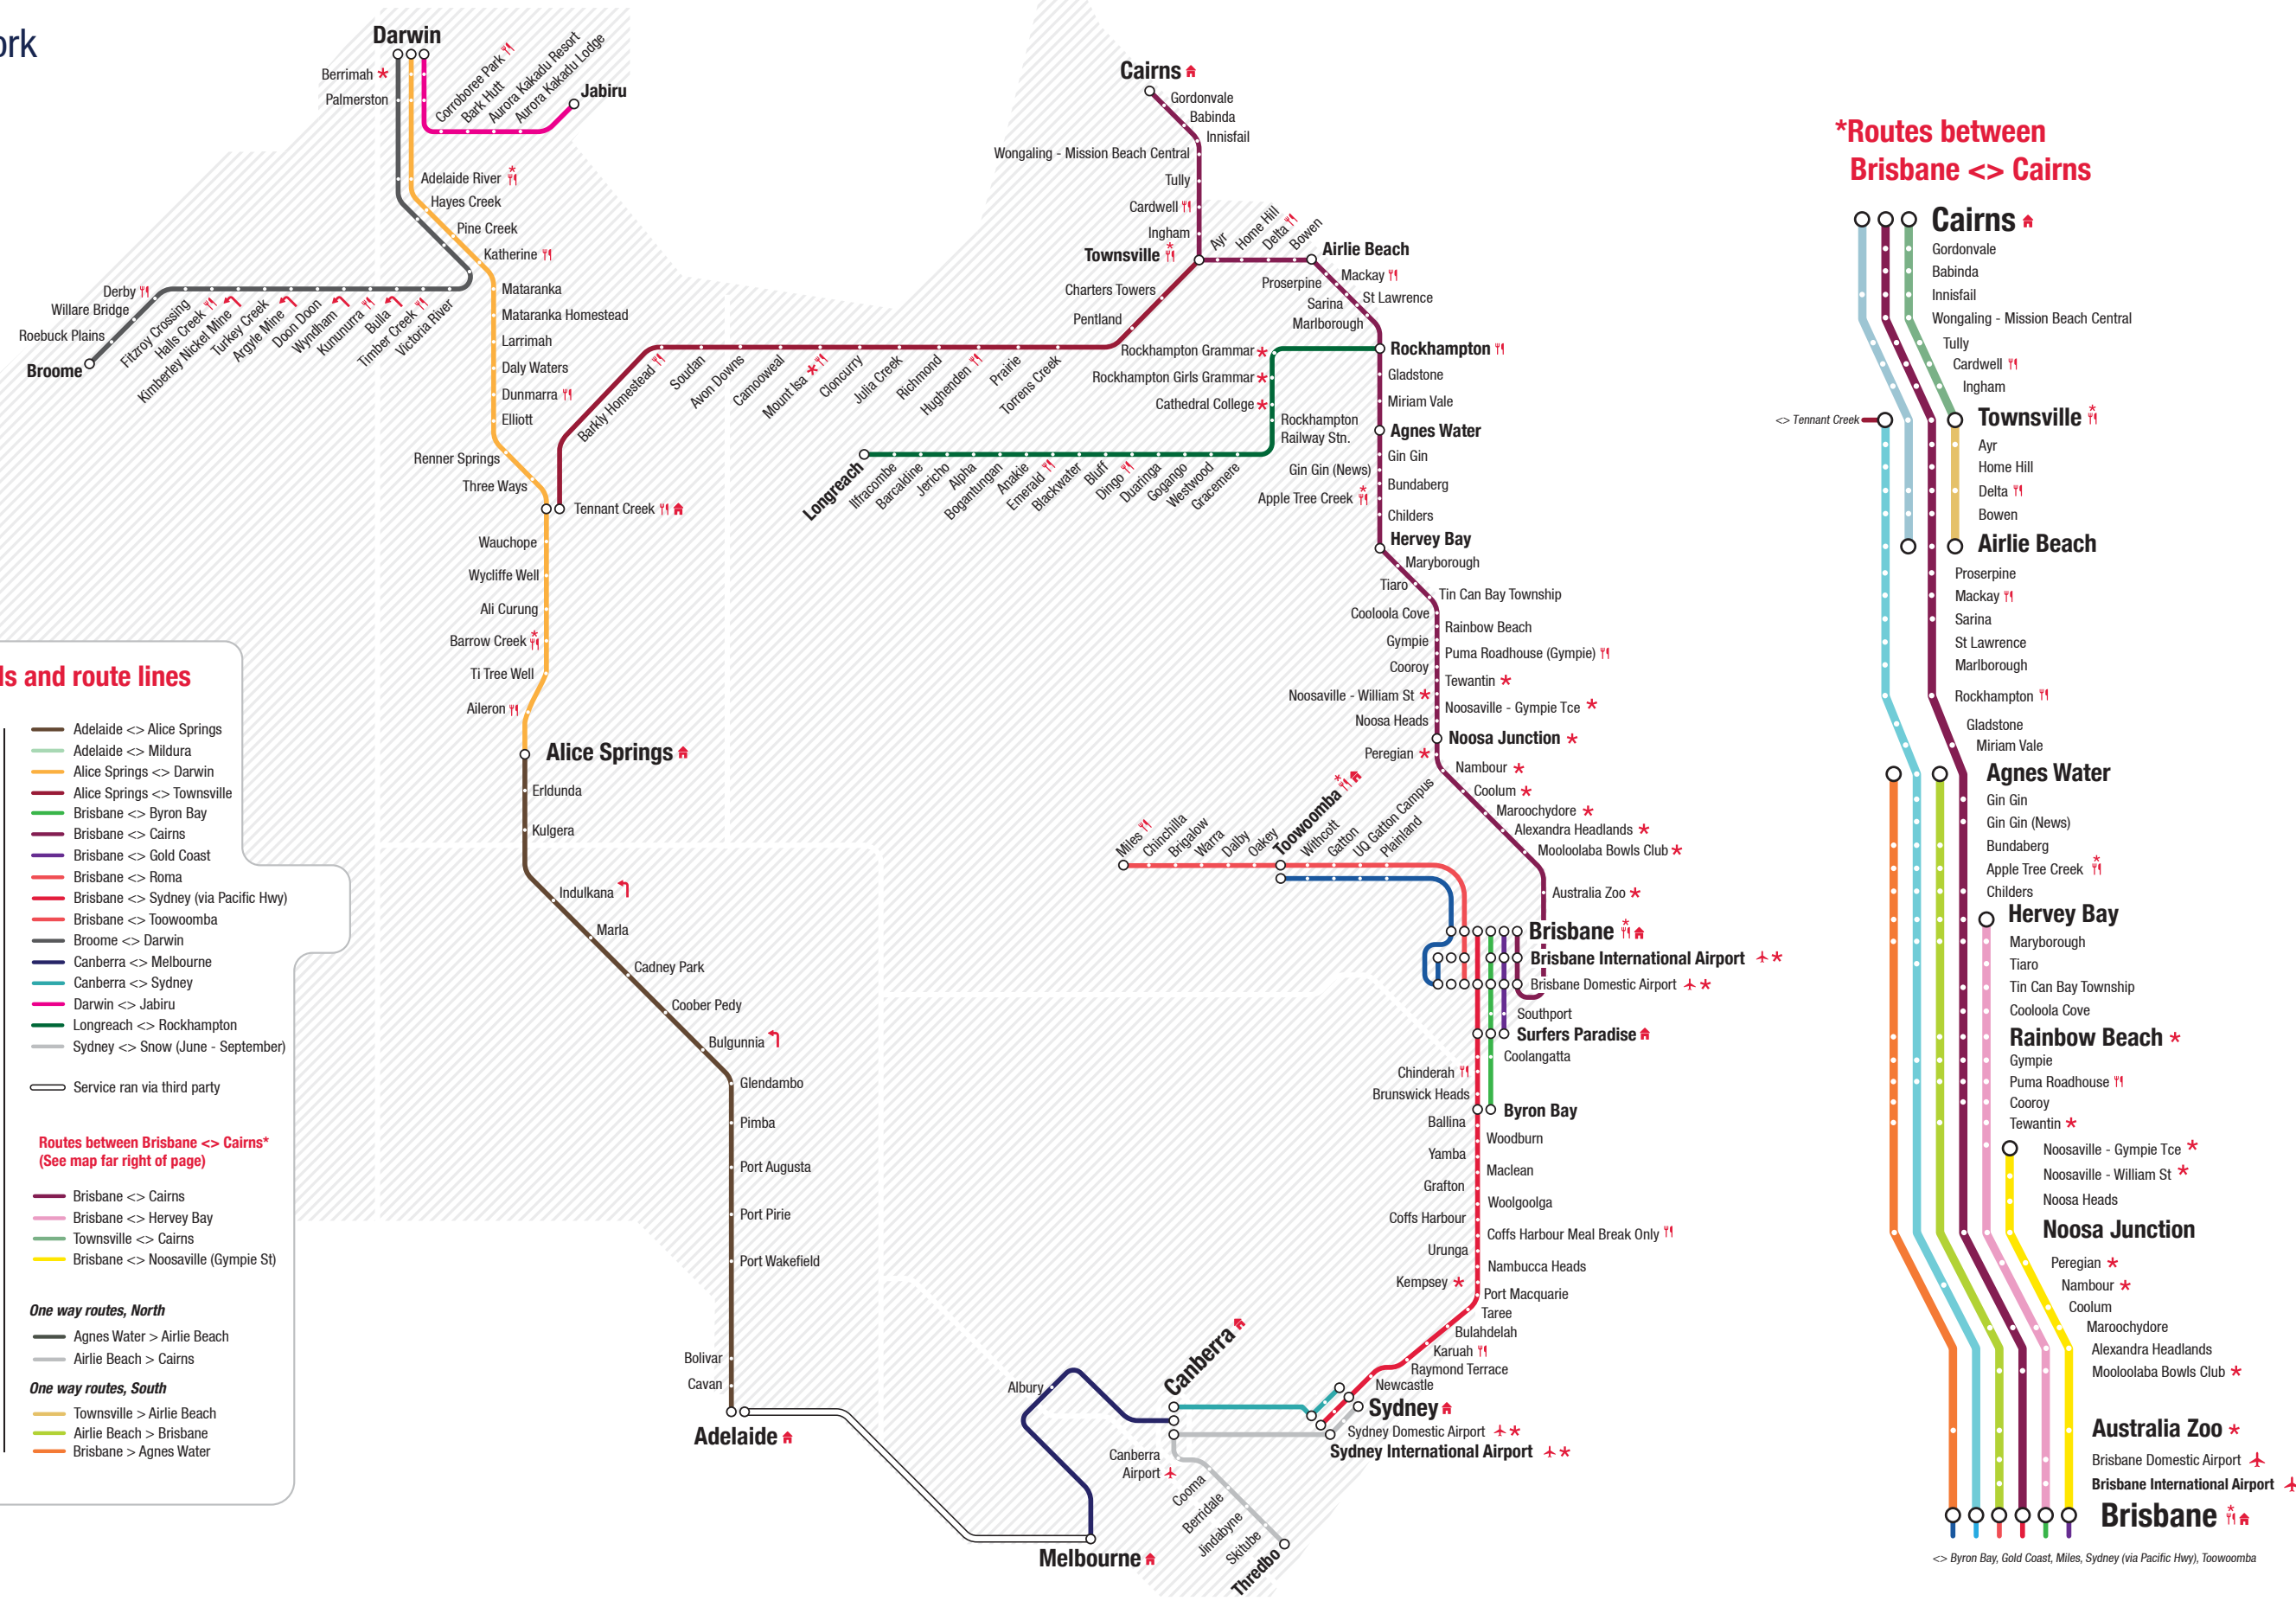

National Coach Network Map 2019

*Routes between Brisbane <-> Cairns

- Cairns**
 - Gordonvale
 - Babinda
 - Innisfail
 - Wongaling - Mission Beach Central
 - Tully
 - Cardwell
 - Ingham
- Townsville**
 - Ayr
 - Home Hill
 - Delta
 - Bowen
- Airlie Beach**
 - Proserpine
 - Mackay
 - Sarina
 - St Lawrence
 - Marlborough
 - Rockhampton
- Hervey Bay**
 - Gladstone
 - Miriam Vale
 - Gin Gin
 - Bundaberg
 - Childers
 - Maryborough
 - Tiaro
 - Tin Can Bay Township
 - Rainbow Beach
 - Puma Roadhouse (Gympie)
 - Cooroy
 - Tewantin
 - Noosaville - William St
 - Noosaville - Gympie Tce
 - Noosa Heads
 - Peregian
 - Nambour
 - Cooloolaba
 - Maroochydore
 - Alexandra Headlands
 - Mooloolaba Bowls Club
 - Australia Zoo
- Agnes Water**
 - Gin Gin
 - Gin Gin (News)
 - Bundaberg
 - Apple Tree Creek
 - Childers
- Hervey Bay**
 - Maryborough
 - Tiaro
 - Tin Can Bay Township
 - Cooloolaba
 - Gympie
 - Puma Roadhouse
 - Cooroy
 - Tewantin
 - Noosaville - Gympie Tce
 - Noosaville - William St
 - Noosa Heads
- Noosa Junction**
 - Peregian
 - Nambour
 - Cooloolaba
 - Maroochydore
 - Alexandra Headlands
 - Mooloolaba Bowls Club
 - Australia Zoo
 - Brisbane Domestic Airport
 - Brisbane International Airport
- Brisbane**
 - Surfers Paradise
 - Coolangatta
 - Chinderah
 - Brunswick Heads
 - Ballina
 - Woodburn
 - Yamba
 - Maclean
 - Grafton
 - Woolgoolga
 - Coffs Harbour
 - Coffs Harbour Meal Break Only
 - Urunga
 - Nambucca Heads
 - Kempsey
 - Port Macquarie
 - Taree
 - Bulahdelah
 - Karuah
 - Raymond Terrace
 - Newcastle
 - Sydney Domestic Airport
 - Sydney International Airport

<-> Byron Bay, Gold Coast, Miles, Sydney (via Pacific Hwy), Toowoomba