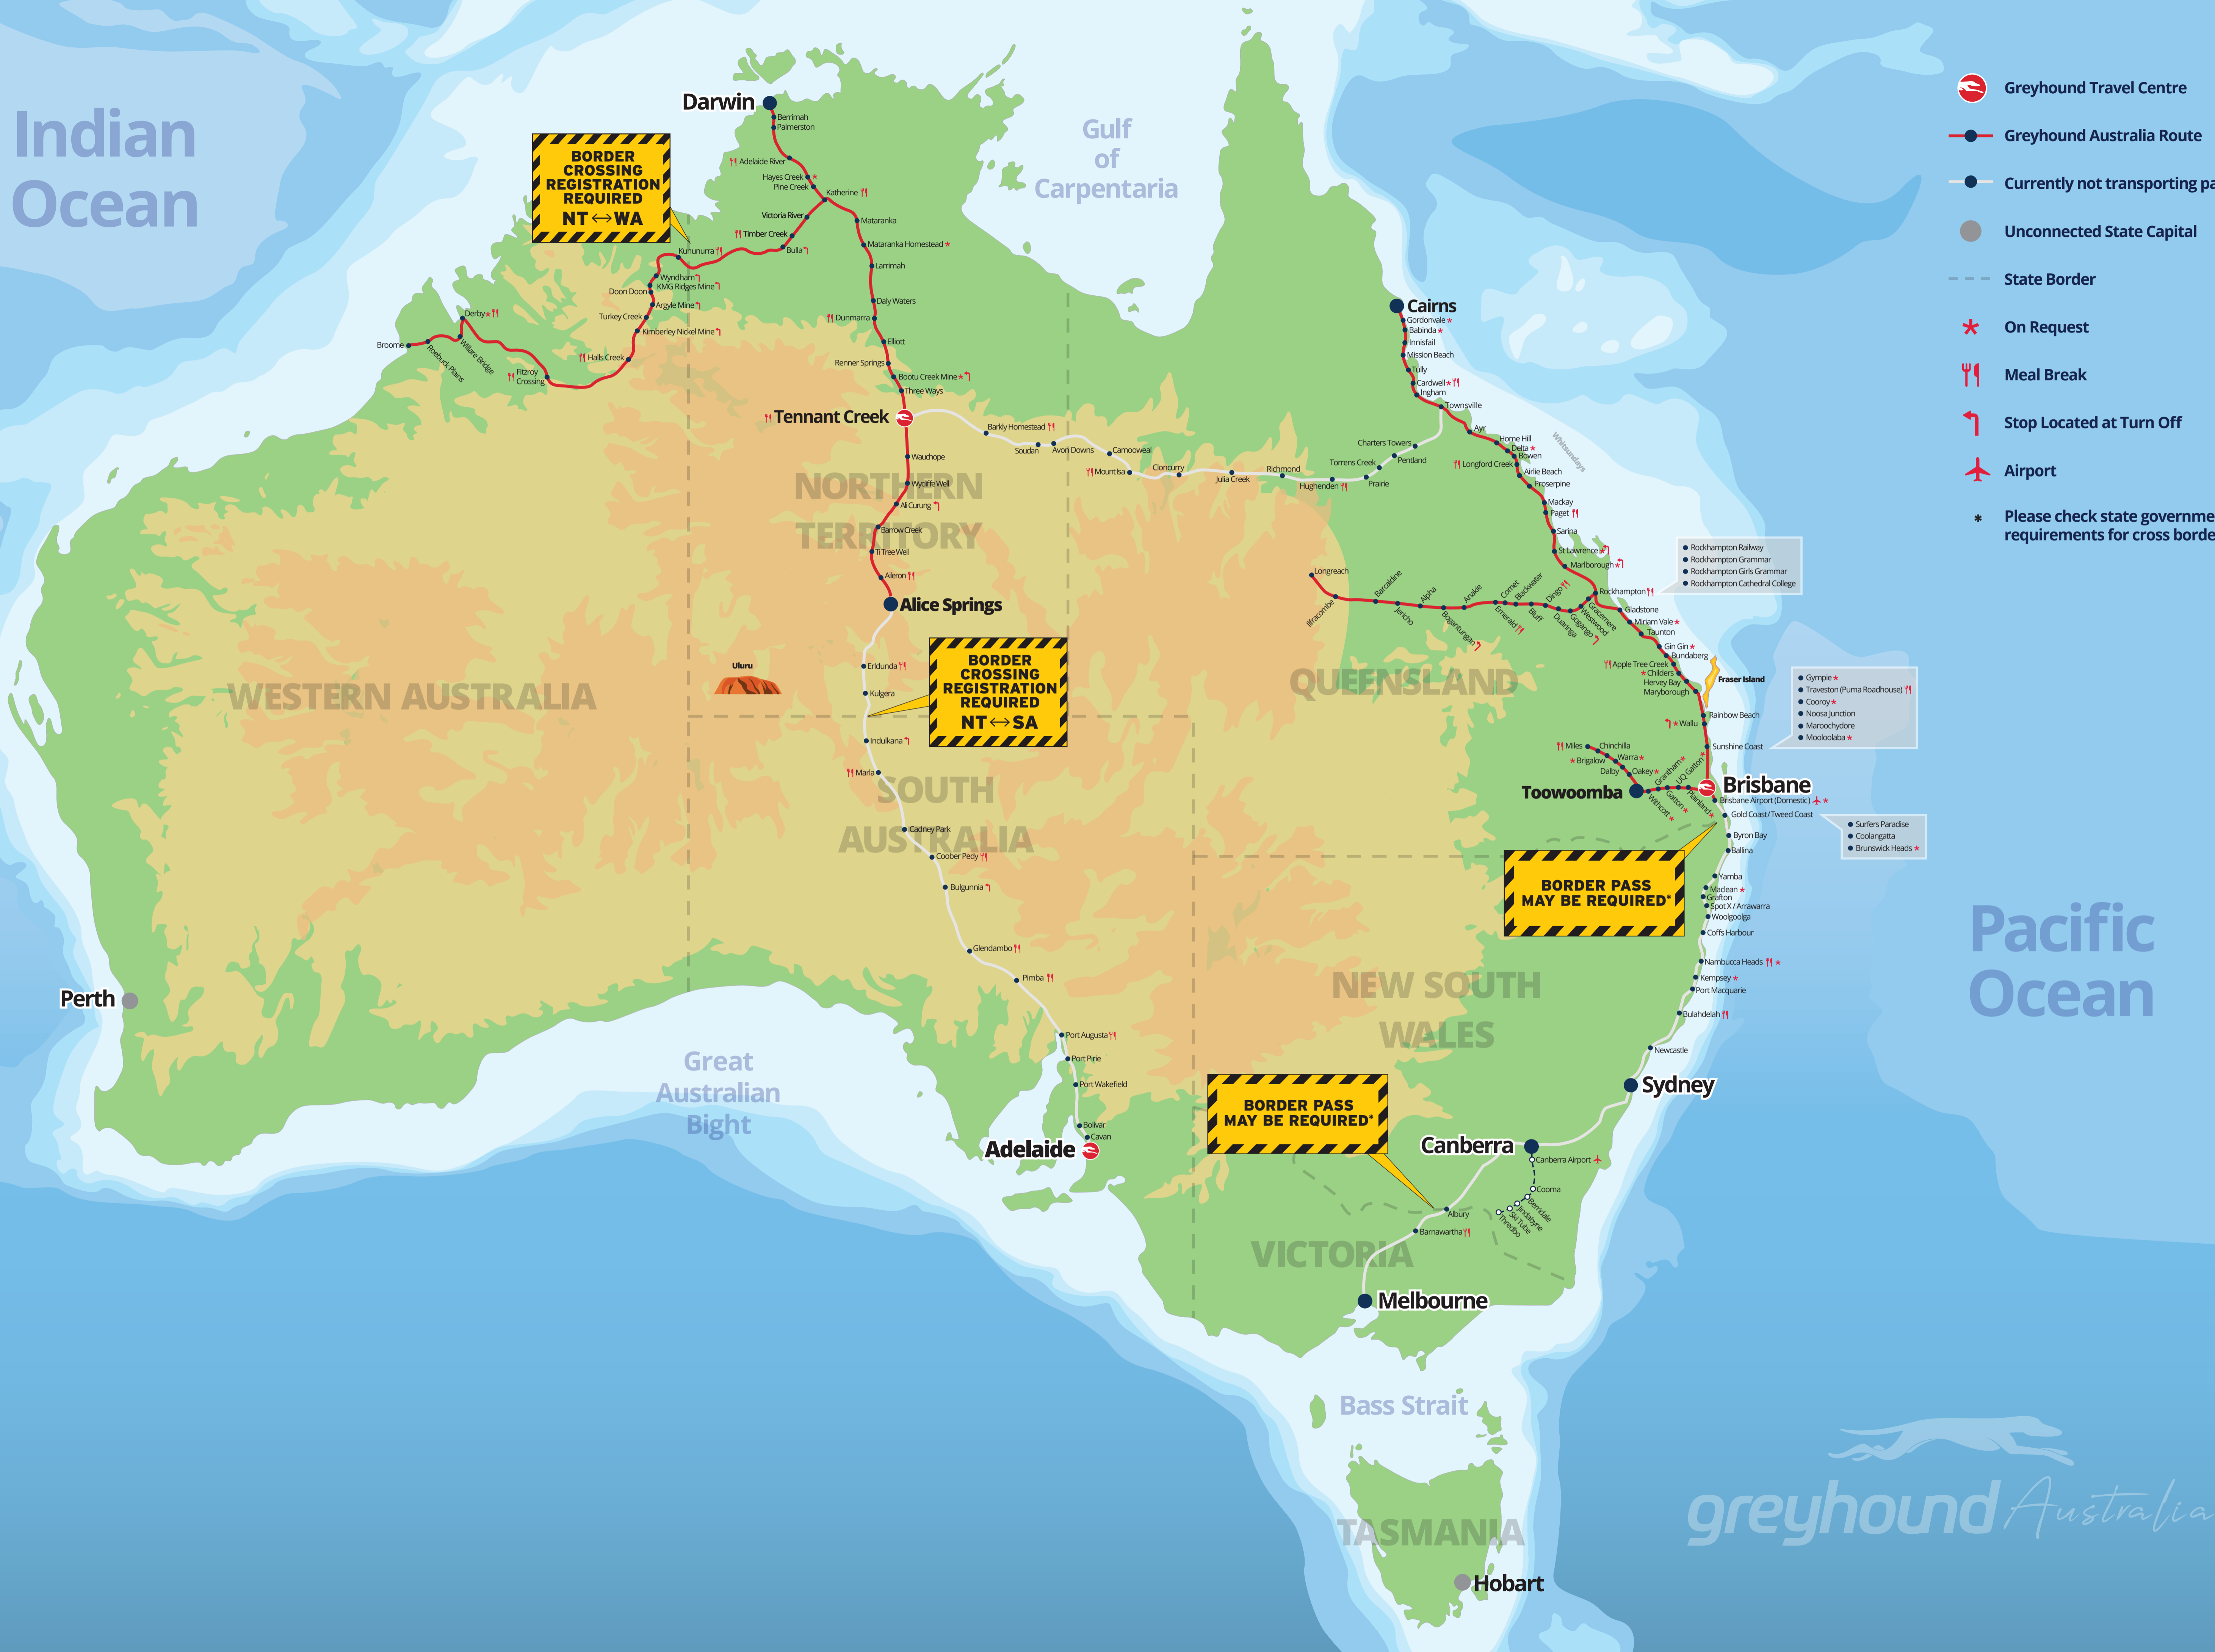

Indian Ocean

Gulf of Carpentaria

 Greyhound Travel Centre

 Greyhound Australia Route

 Currently not transporting passengers

 Unconnected State Capital

 State Border

 On Request

 Meal Break

 Stop Located at Turn Off

 Airport

* Please check state government requirements for cross border travel

BORDER CROSSING REGISTRATION REQUIRED NT ↔ WA

BORDER CROSSING REGISTRATION REQUIRED NT ↔ SA

BORDER PASS MAY BE REQUIRED*

BORDER PASS MAY BE REQUIRED*

- Rockhampton Railway
- Rockhampton Grammar
- Rockhampton Girls Grammar
- Rockhampton Cathedral College

- Gympie *
- Traveston (Puma Roadhouse) ††
- Cooroy *
- Noosa Junction
- Maroochydore
- Mooloolaba *

- Surfers Paradise
- Coolangatta
- Brunswick Heads *

Pacific Ocean