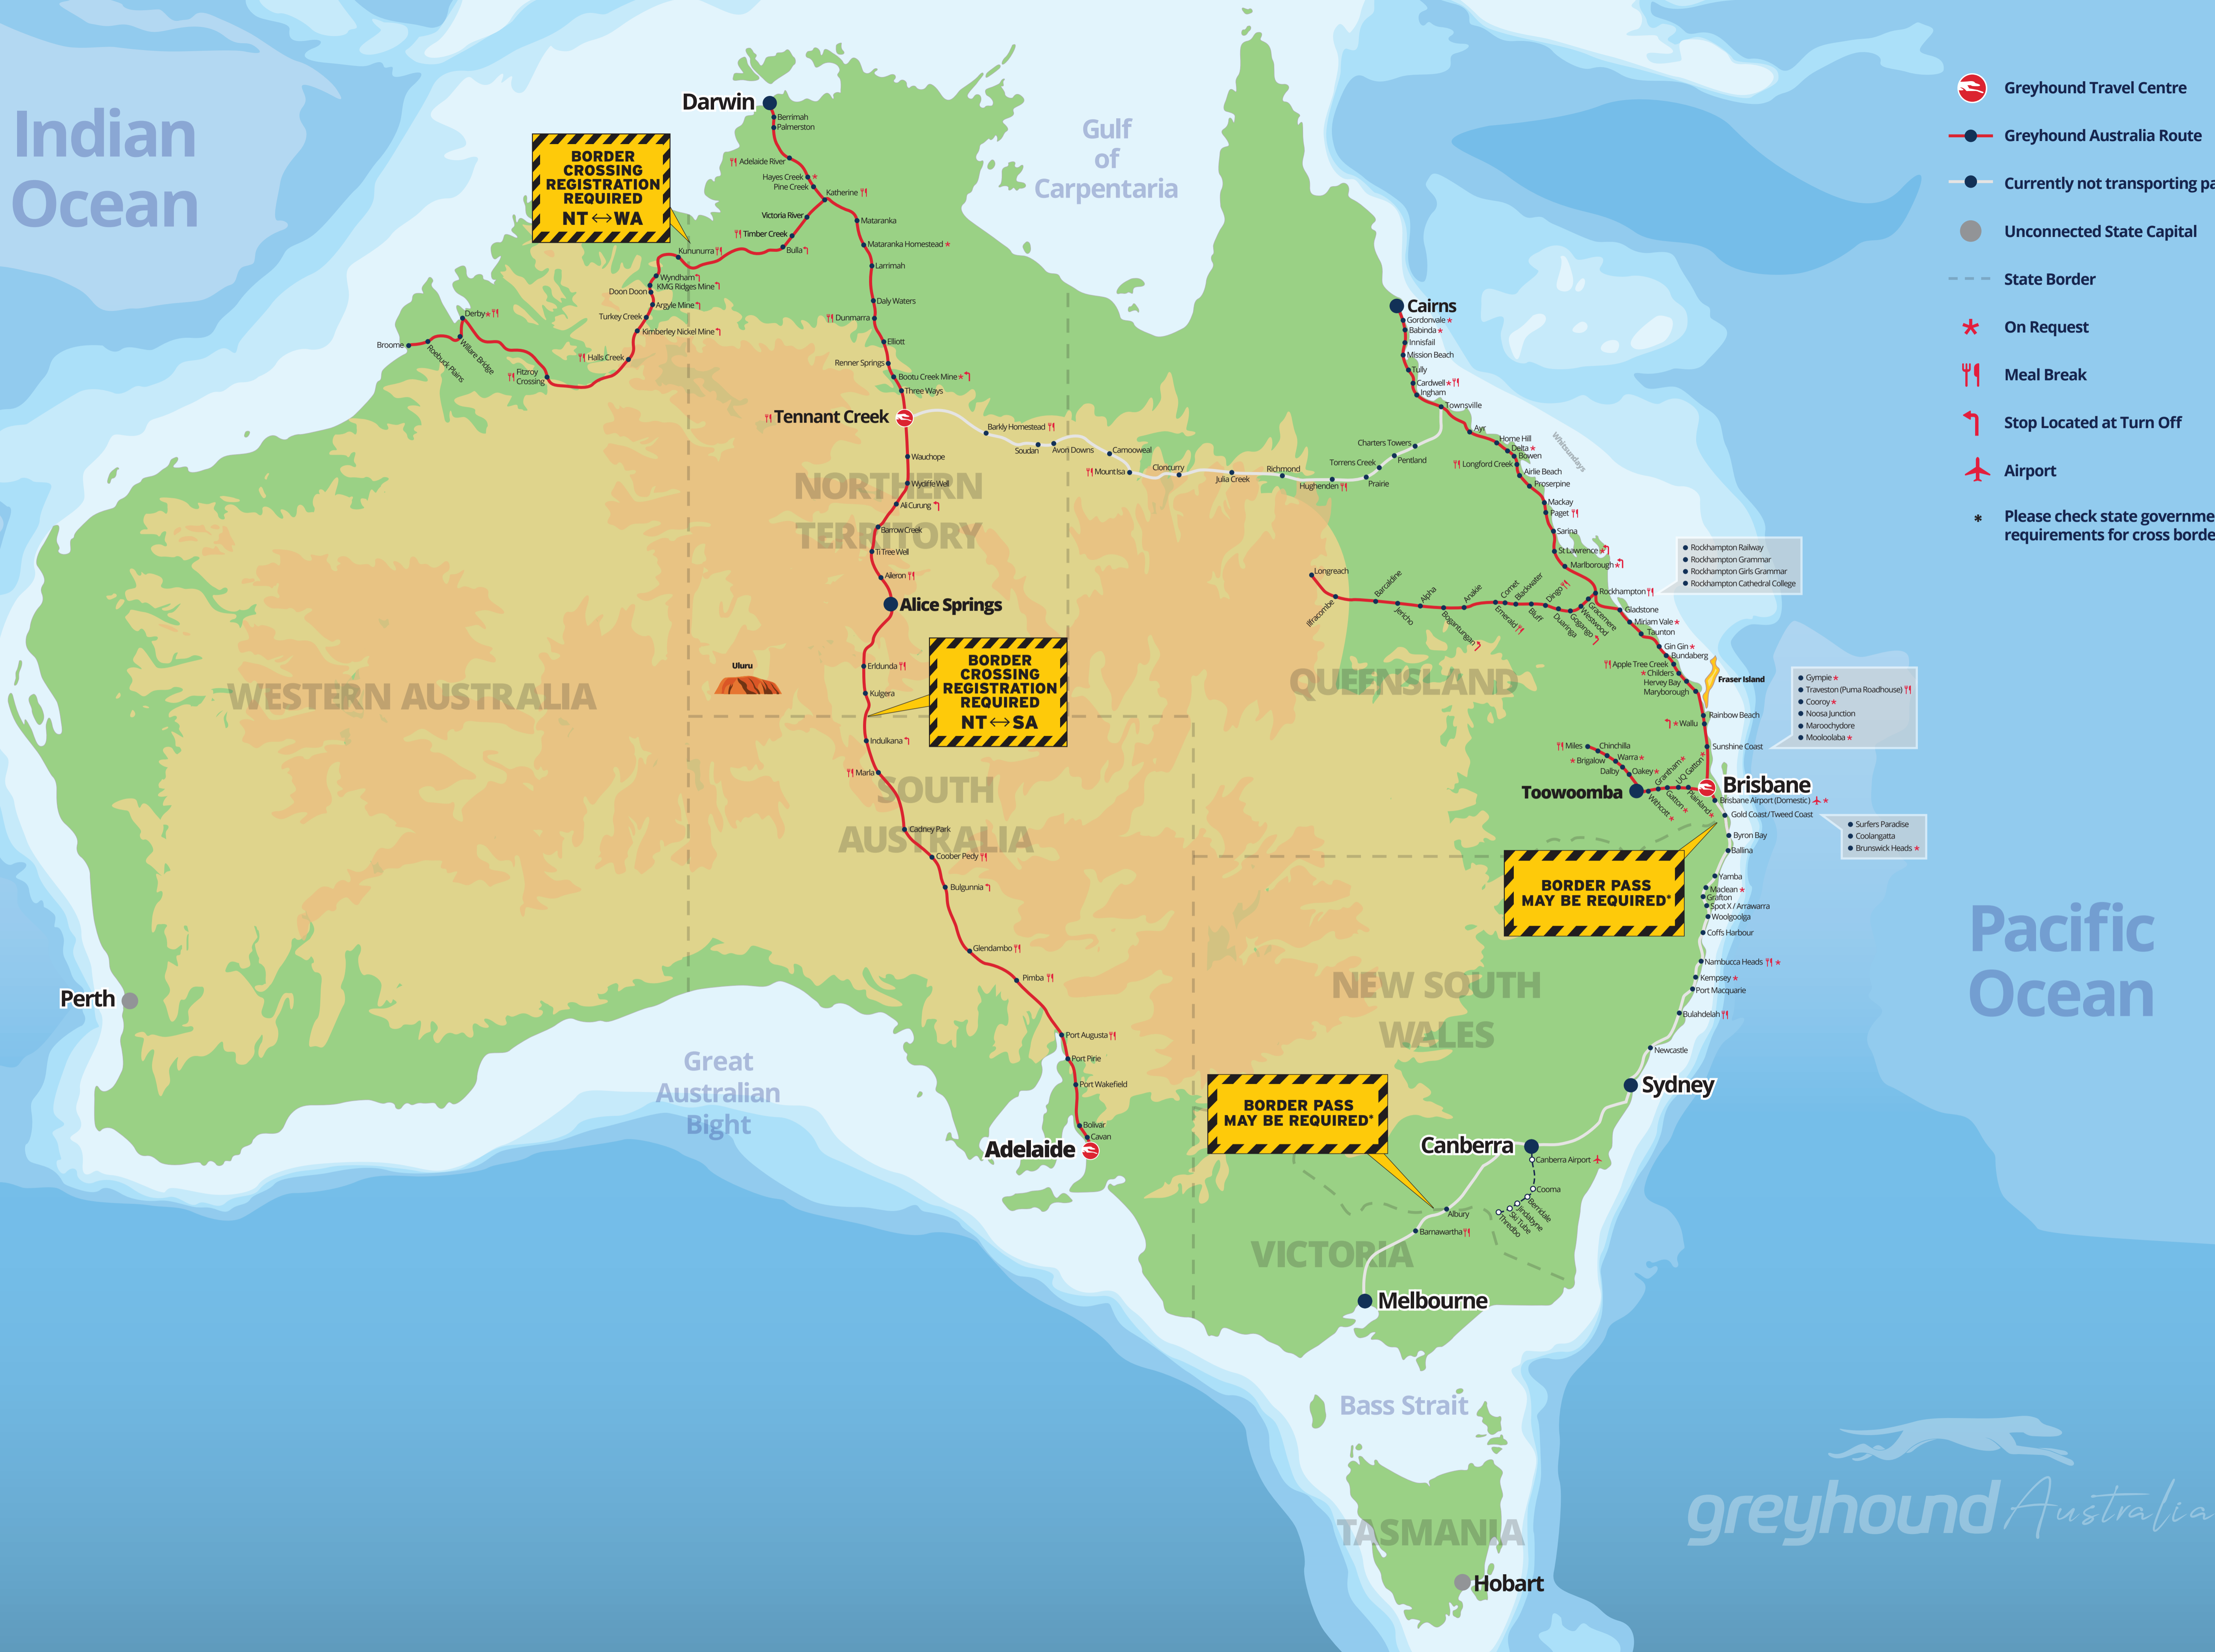

Indian Ocean

Gulf of Carpentaria

Greyhound Travel Centre

Greyhound Australia Route

Currently not transporting passengers

Unconnected State Capital

State Border

On Request

Meal Break

Stop Located at Turn Off

Airport

* Please check state government requirements for cross border travel

BORDER CROSSING REGISTRATION REQUIRED NT ↔ WA

BORDER CROSSING REGISTRATION REQUIRED NT ↔ SA

BORDER PASS MAY BE REQUIRED*

BORDER PASS MAY BE REQUIRED*

- Gympie *
- Traveston (Puma Roadhouse) ††
- Cooroy *
- Noosa Junction
- Maroochydore
- Mooloolaba *

Perth

Great Australian Bight

Pacific Ocean

Bass Strait

TASMANIA

Hobart

Darwin

Cairns

Tennant Creek

Alice Springs

Toowoomba

Brisbane

Sydney

Canberra

Melbourne